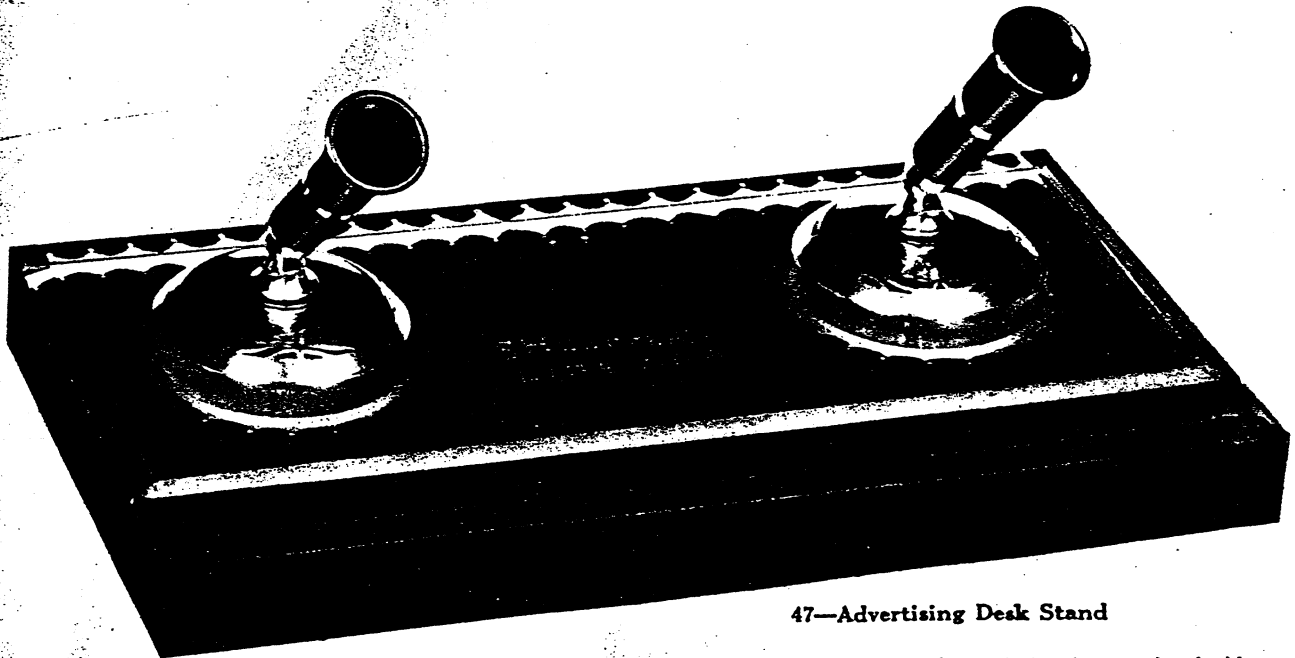

48—Advertising Desk Stand

Code ADSDE. Crystal clear glass base, $10\frac{1}{4} \times 5\frac{1}{2} \times 1"$, with two Universal black, unbreakable Radite sockets. Base accommodates dealers' advertising message. Generous space permits showing dealers' business name, address, slogan, trade-mark, etc. This is one of the most effective advertising mediums any Sheaffer dealer can employ. Several of these sets prominently placed in public places will contribute a great amount of publicity and good will. Completely equipped with two Lifetime desk fountain-pens and including advertising message.

Net $11.00

47—Advertising Desk Stand

Code ADSOR. Double imported crystal glass base, equipped with gold plated socket decoration. Base $10\frac{1}{4} \times 5\frac{1}{2} \times 1"$. Bottom of base accommodates dealers' advertising message, plainly visible from user's position. This set is an ideal advertising proposition for the Sheaffer dealer. Place them in banks, hotels and other public business places. Completely equipped with two Lifetime desk fountain-pens and including printing of advertising message.

Net $10.00